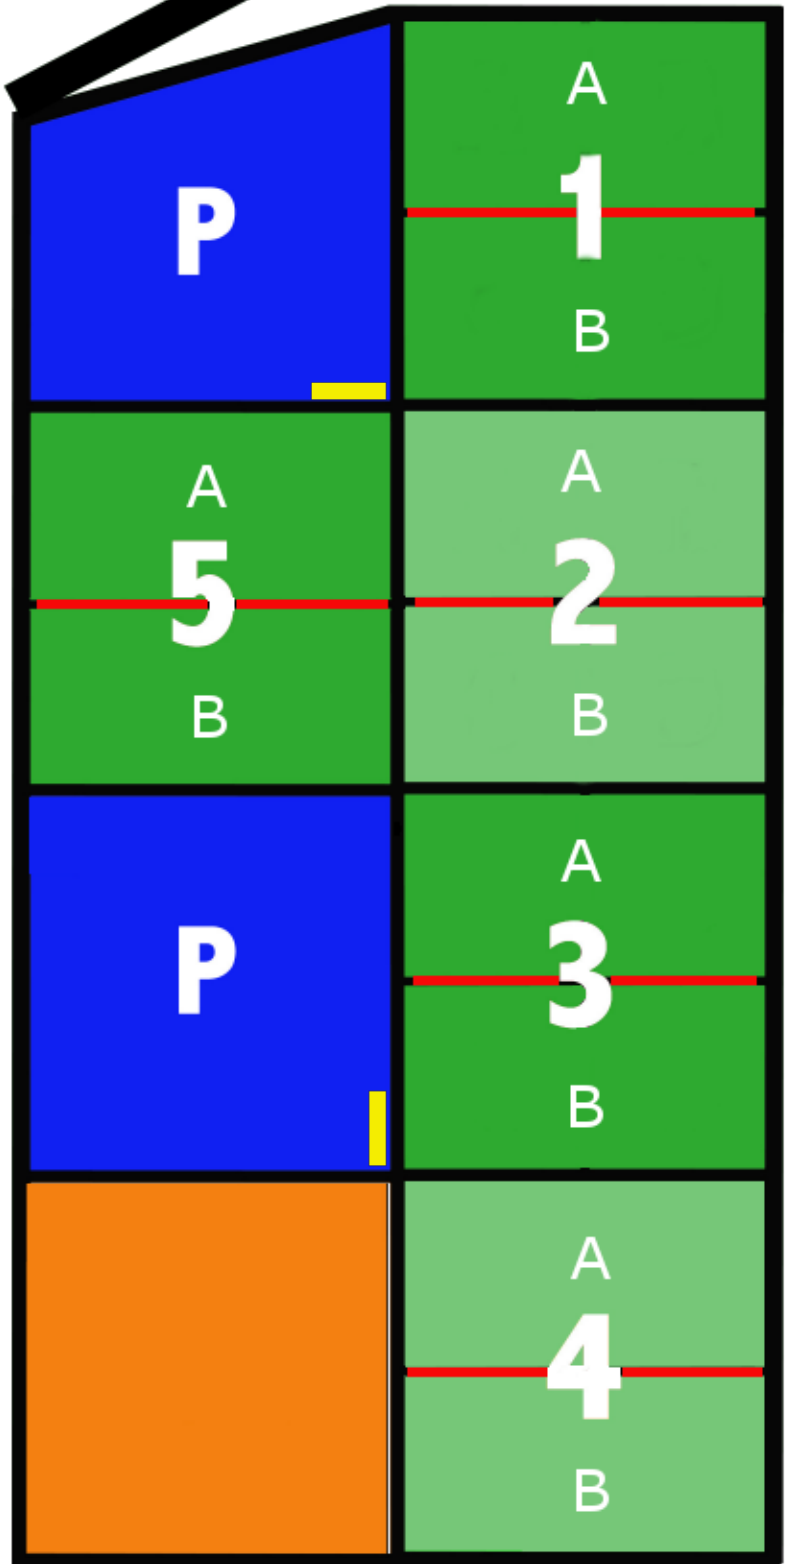

To Austin

Highway 290

To Elgin

Highway 290

Parking

Fields

Closed

Porta Potties

Office

Meeting Hall

MH

O

**Capitol Area
Youth Soccer Fields**
15317 US-290,
Manor, TX 78653

Players' Sideline
Spectators sit opposite players