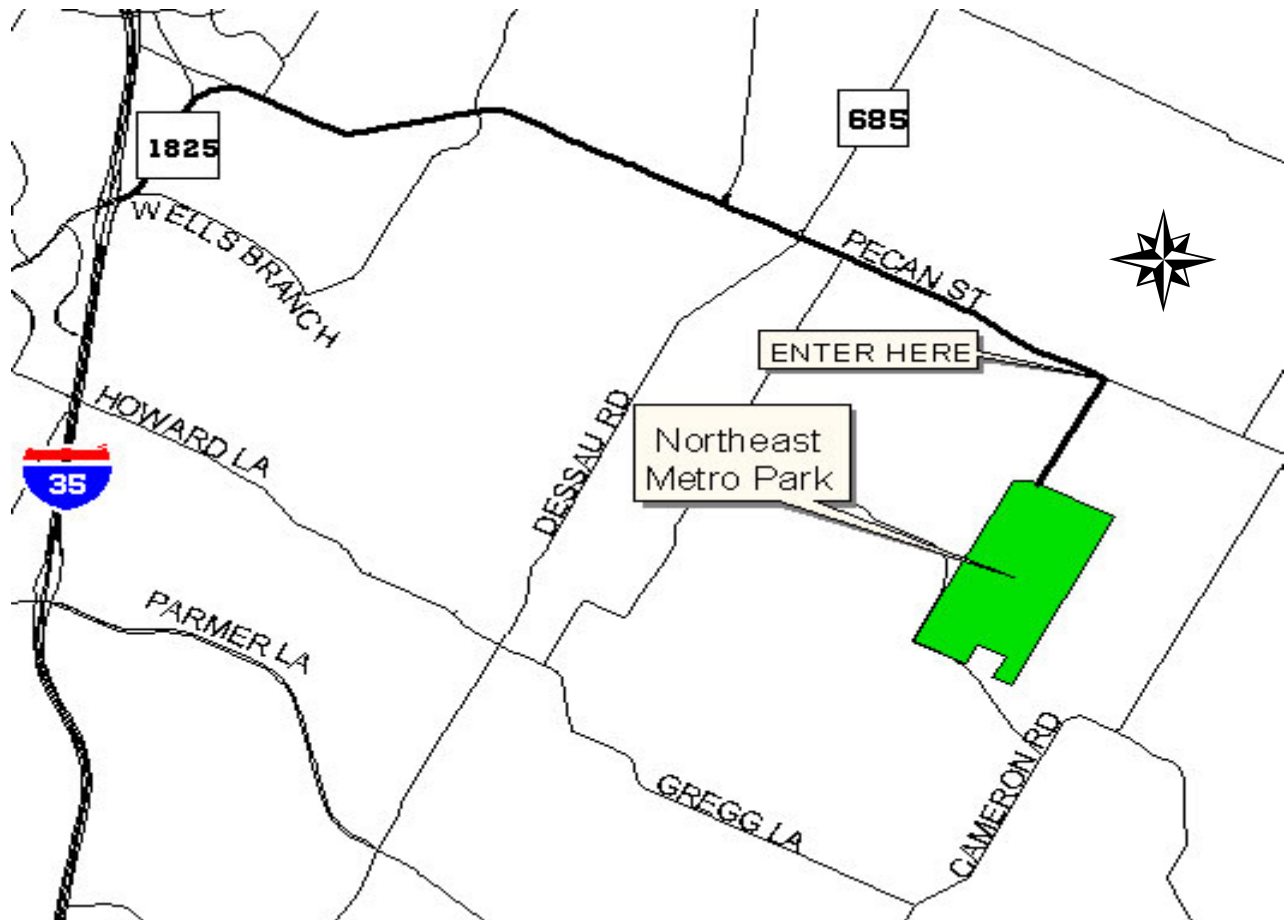

MAP TO NORTHEAST METRO PARK

Take the Pflugerville/Wells Branch exit (#247) off IH-35. Head east but stay to the left of the HEB and you will be on FM 1825. The park entrance is about one mile past where FM 685 and Dessau Rd meet at the “new” HEB. Alternate route is to take FM 685 from the north or Dessau Rd from the south and turn east at the HEB at Pecan St.