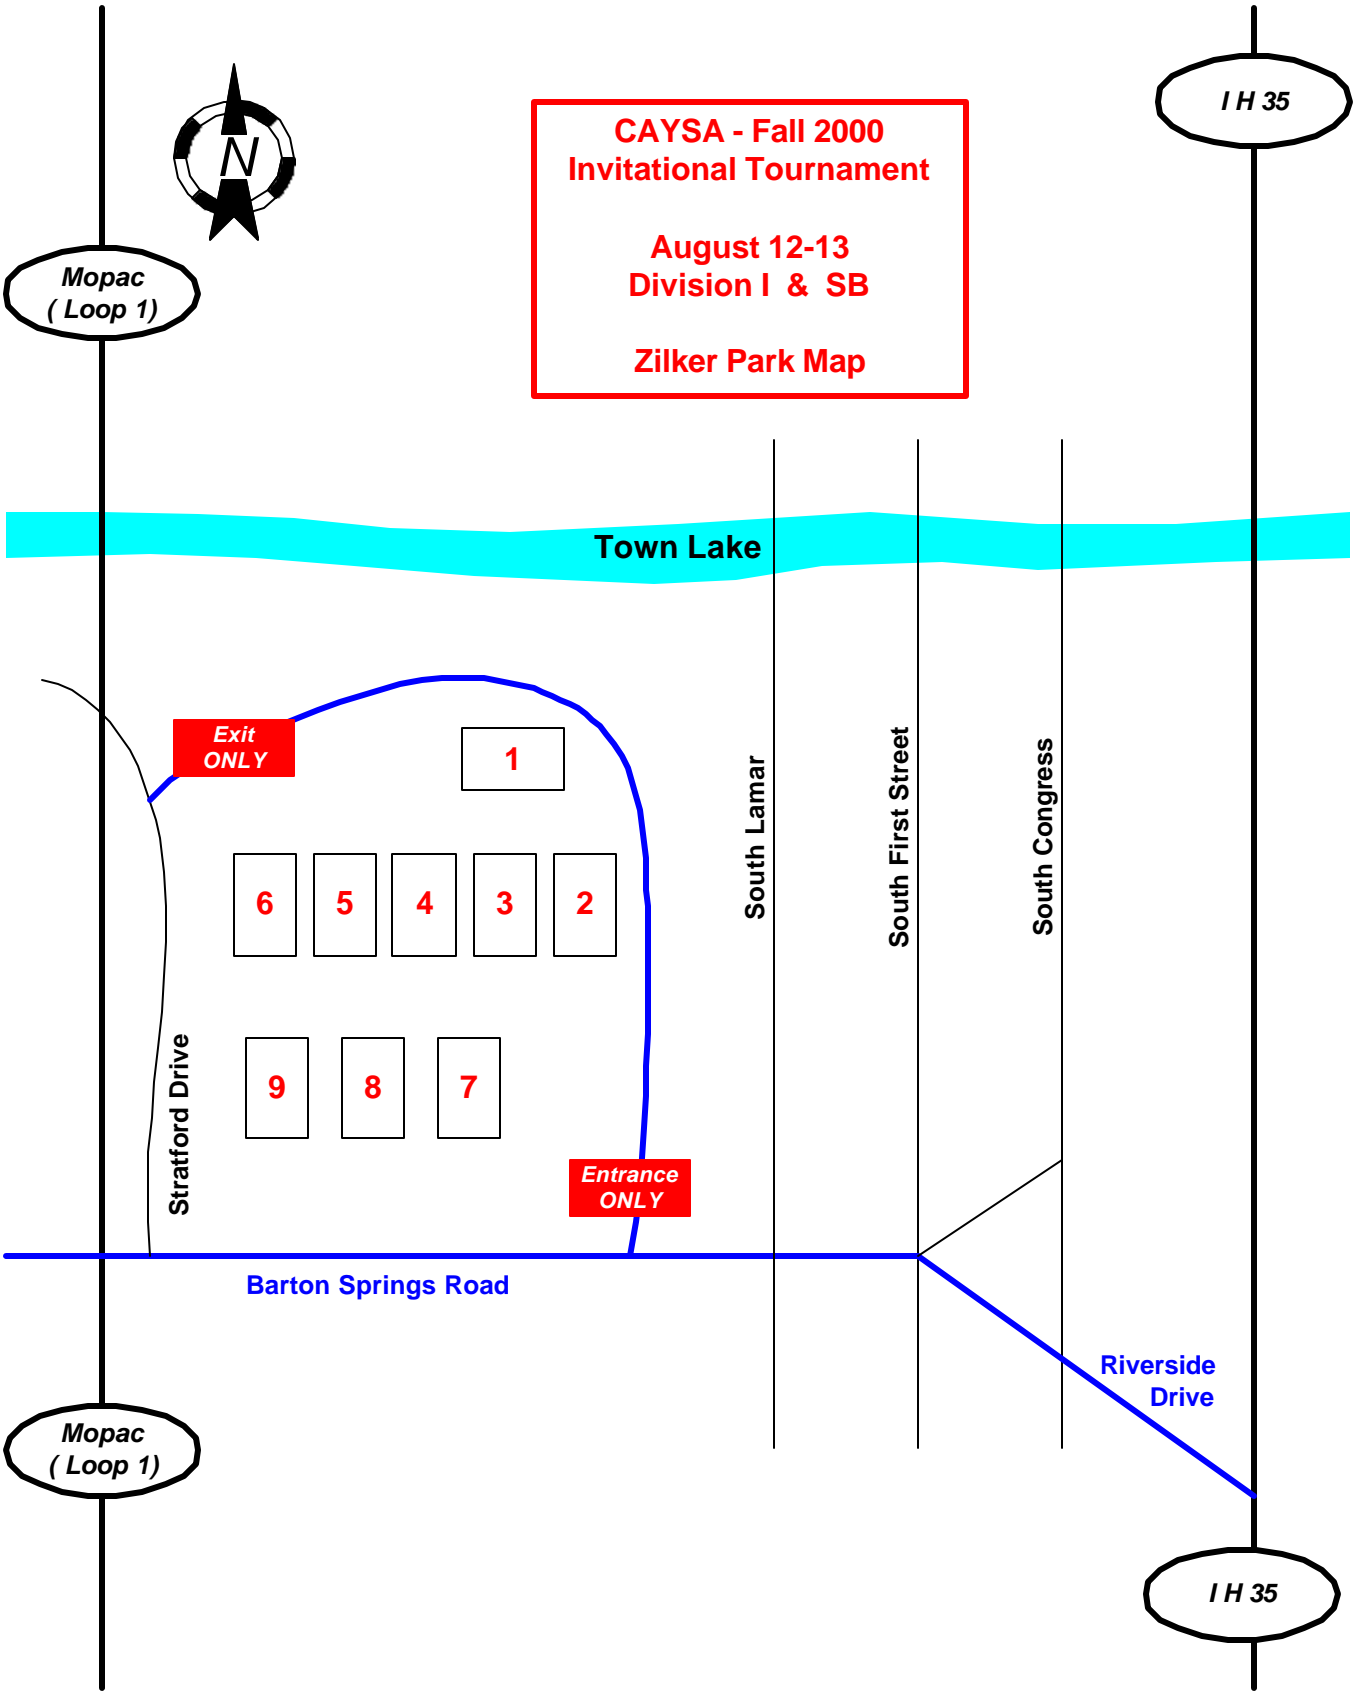

**CAYSA - Fall 2000
Invitational Tournament**

**August 12-13
Division I & SB**

Zilker Park Map

Mopac
(Loop 1)

I H 35

Town Lake

Exit
ONLY

1

6 5 4 3 2

South Lamar

South First Street

South Congress

9 8 7

Stratford Drive

Entrance
ONLY

Barton Springs Road

Riverside
Drive

Mopac
(Loop 1)

I H 35