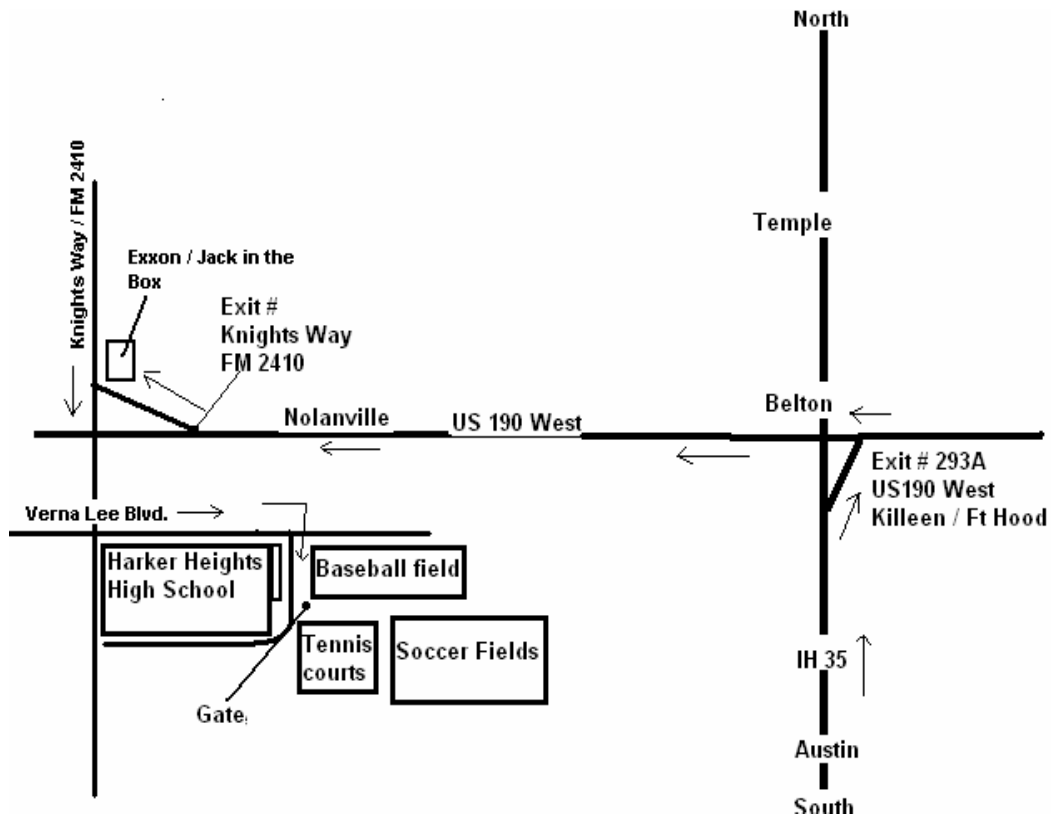

TRI-COUNTY SOCCER CLUB

Map to HHHS (Harker Heights High School)

Directions:

From the Austin area, take IH35 North to Belton. Take the US 190 West, Killeen / Ft. Hood (#293A) exit and go West on US 190. Take the Knights Way / FM 2410 exit in Harker Heights. Go to the stop light and turn to the left onto Knights Way / FM 2410. Go approximately one mile (You will see the High School on your left) and turn left onto Verna Lee Blvd. Turn into the HHHS parking lot and follow the road around to the back of the school. Park near the Baseball field. There is a walk through gate located in-between the Baseball field and the Tennis courts. Walk through the gate and you will see the Soccer fields.

We hope your team has a safe trip. The drive time from Round Rock is about one hour and fifteen minutes, driving the speed limit in light traffic